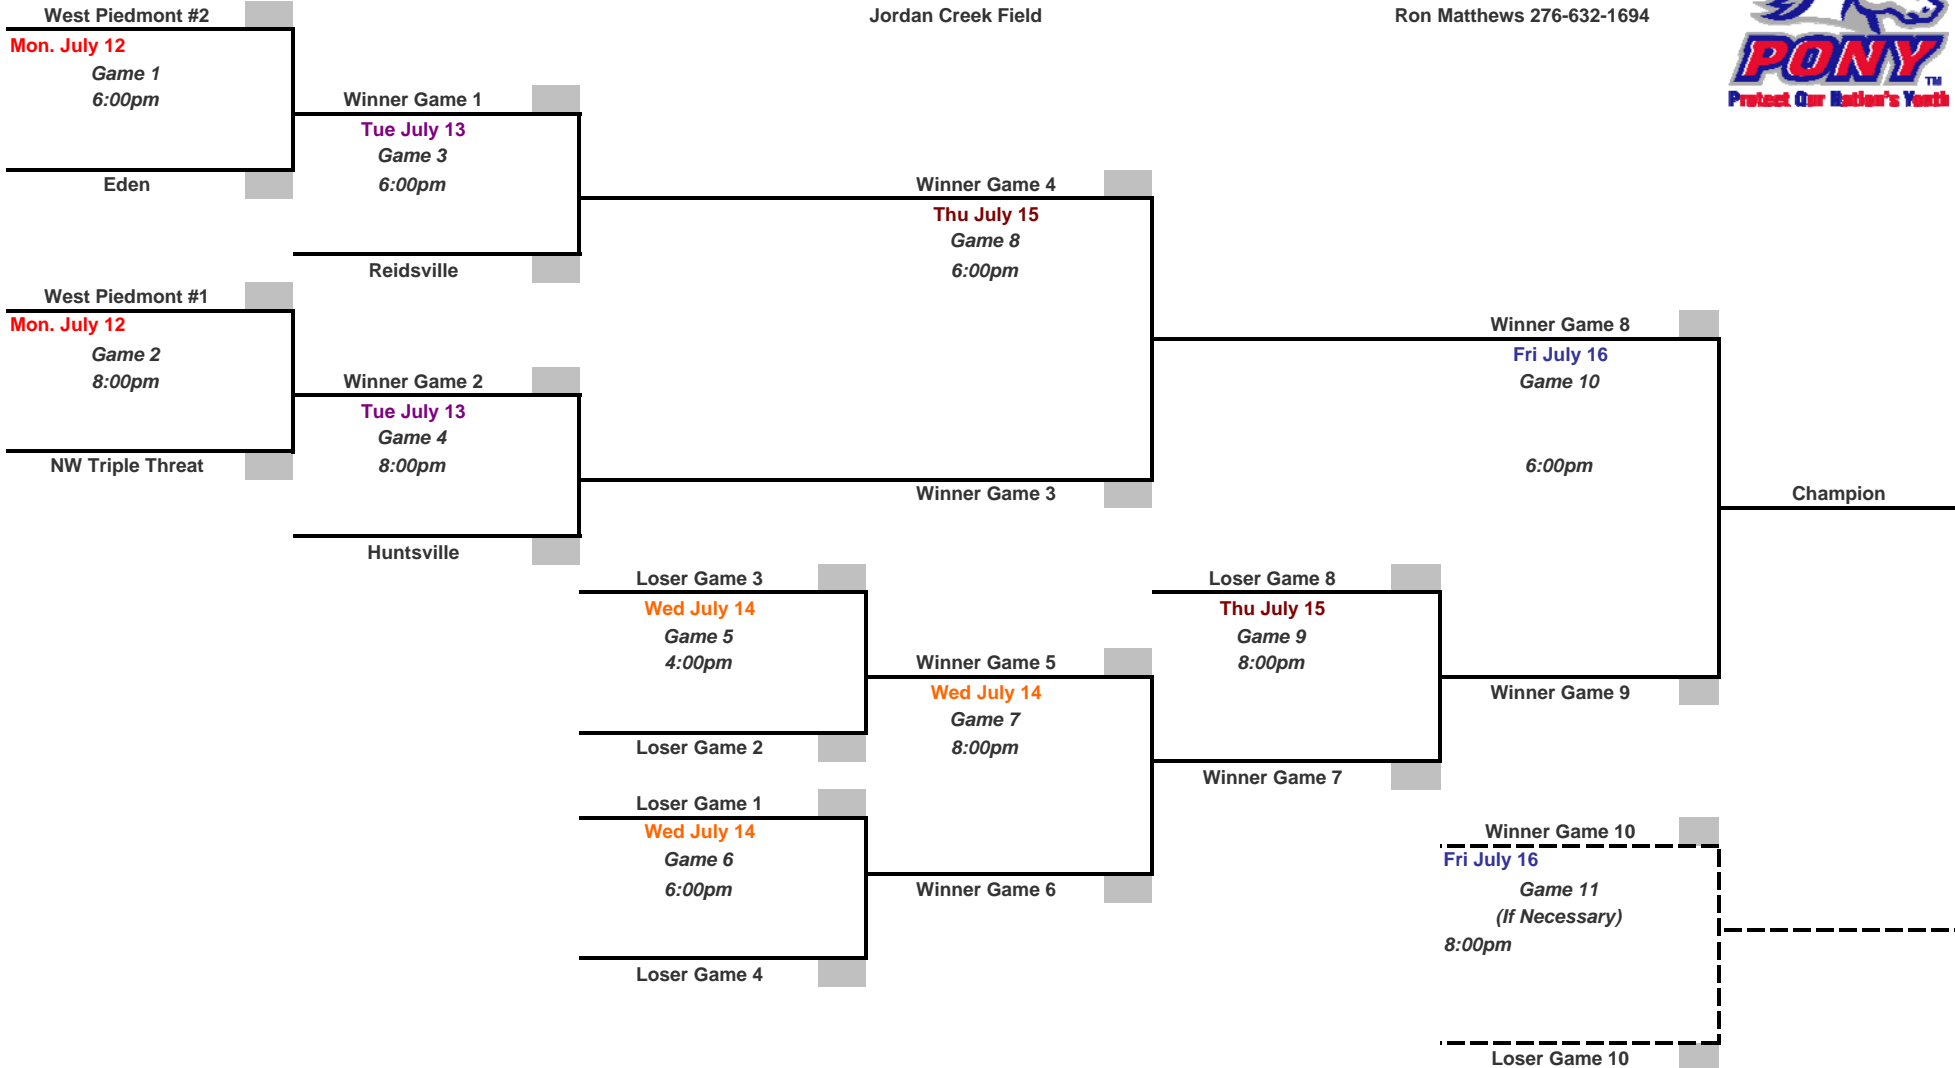

SIX TEAM DOUBLE ELIMINATION

Pony West Section 2010
Fieldale Va
Jordan Creek Field

For directions to the Field
Ron Matthews 276-632-1694

Teams
West Piedmont #2
Eden
West Piedmont #1
NW Triple Threat
Reidsville
Huntsville

Tournament Director	Irv Pelsinger
Tournament Location	Jordan Creek @Fieldale Va

Fill in team names under "Teams" section. Bracket will auto populate teams. Enter scores in small shaded cell to the right of the "Team" name. Bracket will auto populate next games.